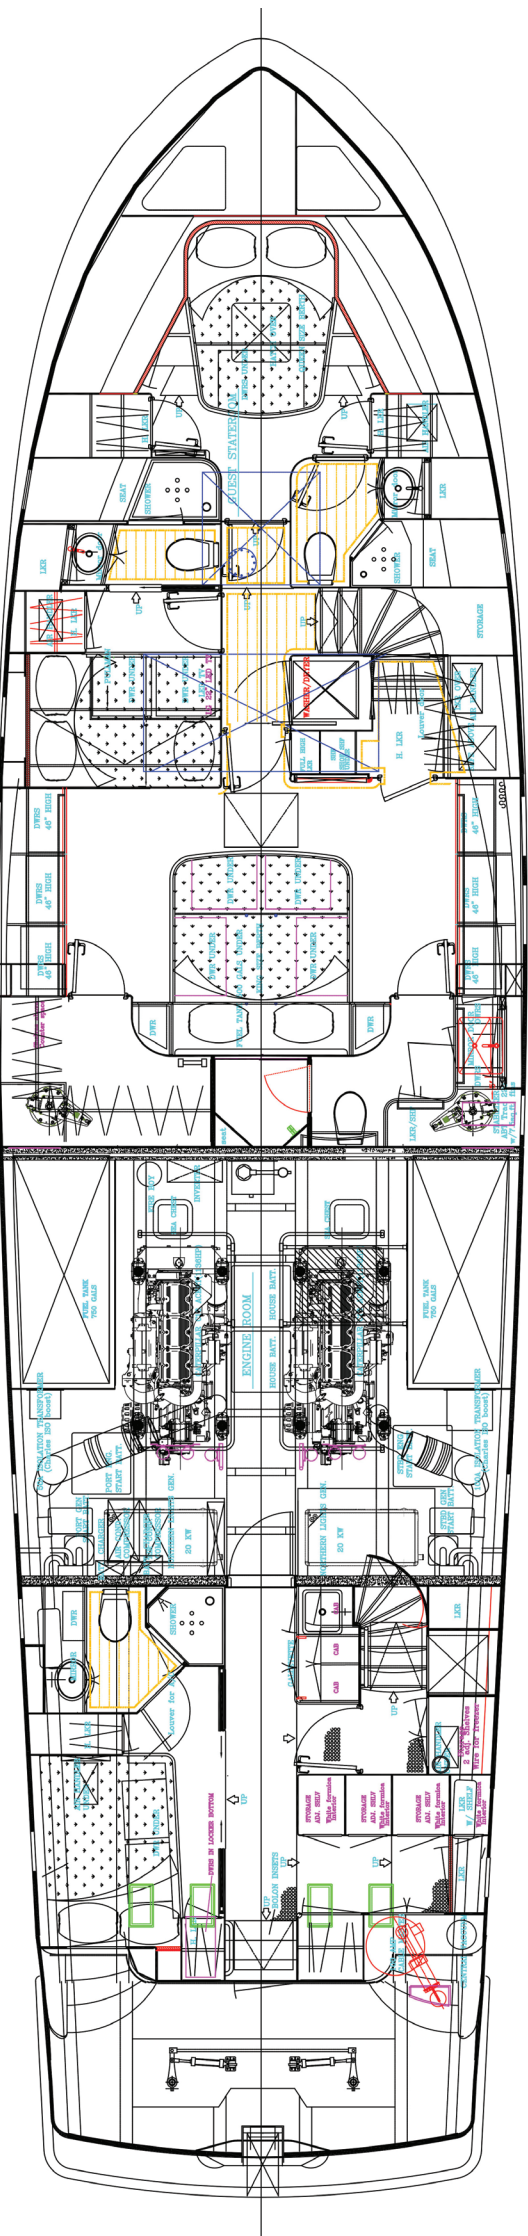

740 DBMY

OUTER REEF
CLASSIC

* SOME OPTIONAL FEATURES AND/OR EQUIPMENT MAY BE SHOWN