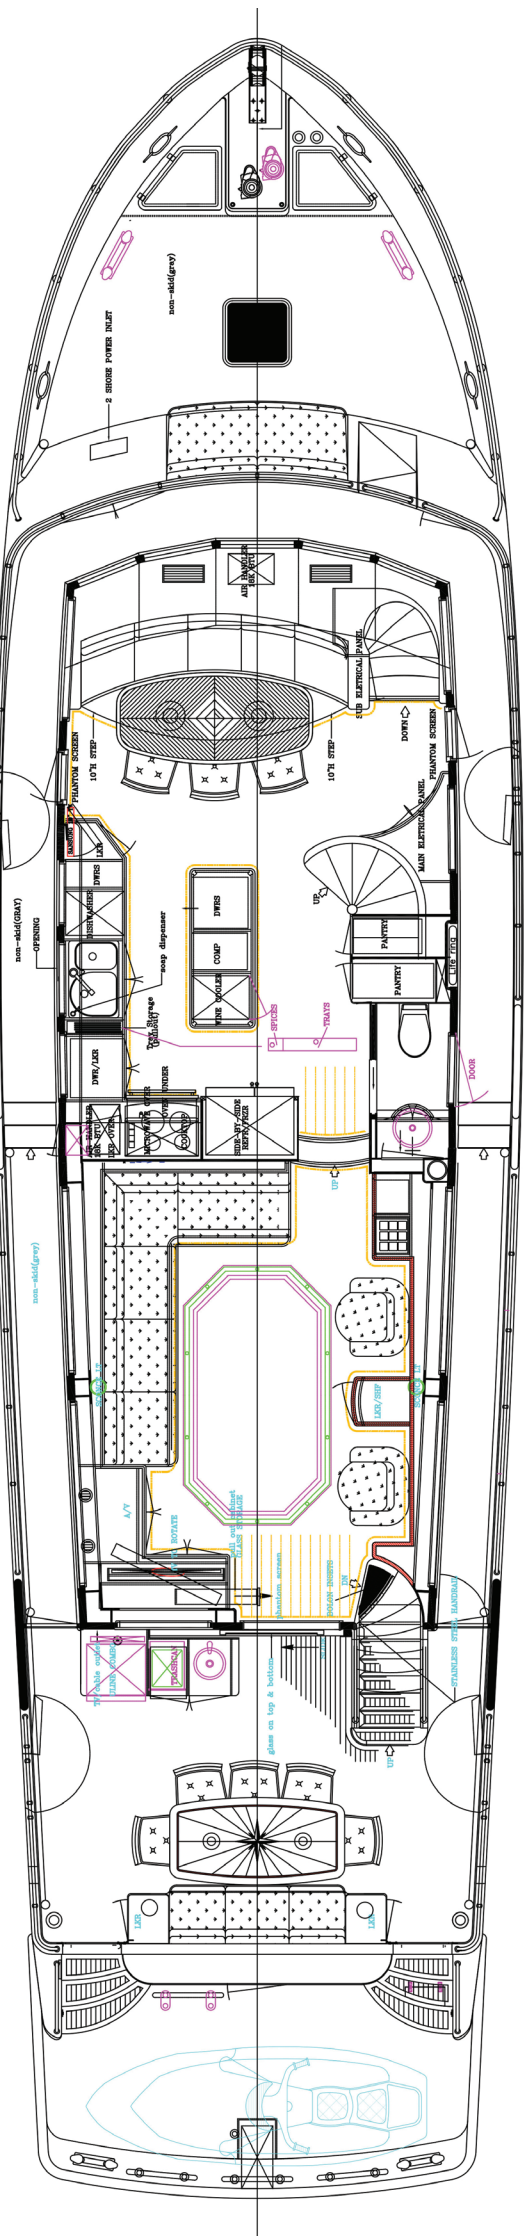

740 DBMY

OUTER REEF
CLASSIC

* SOME OPTIONAL FEATURES AND/OR EQUIPMENT MAY BE SHOWN