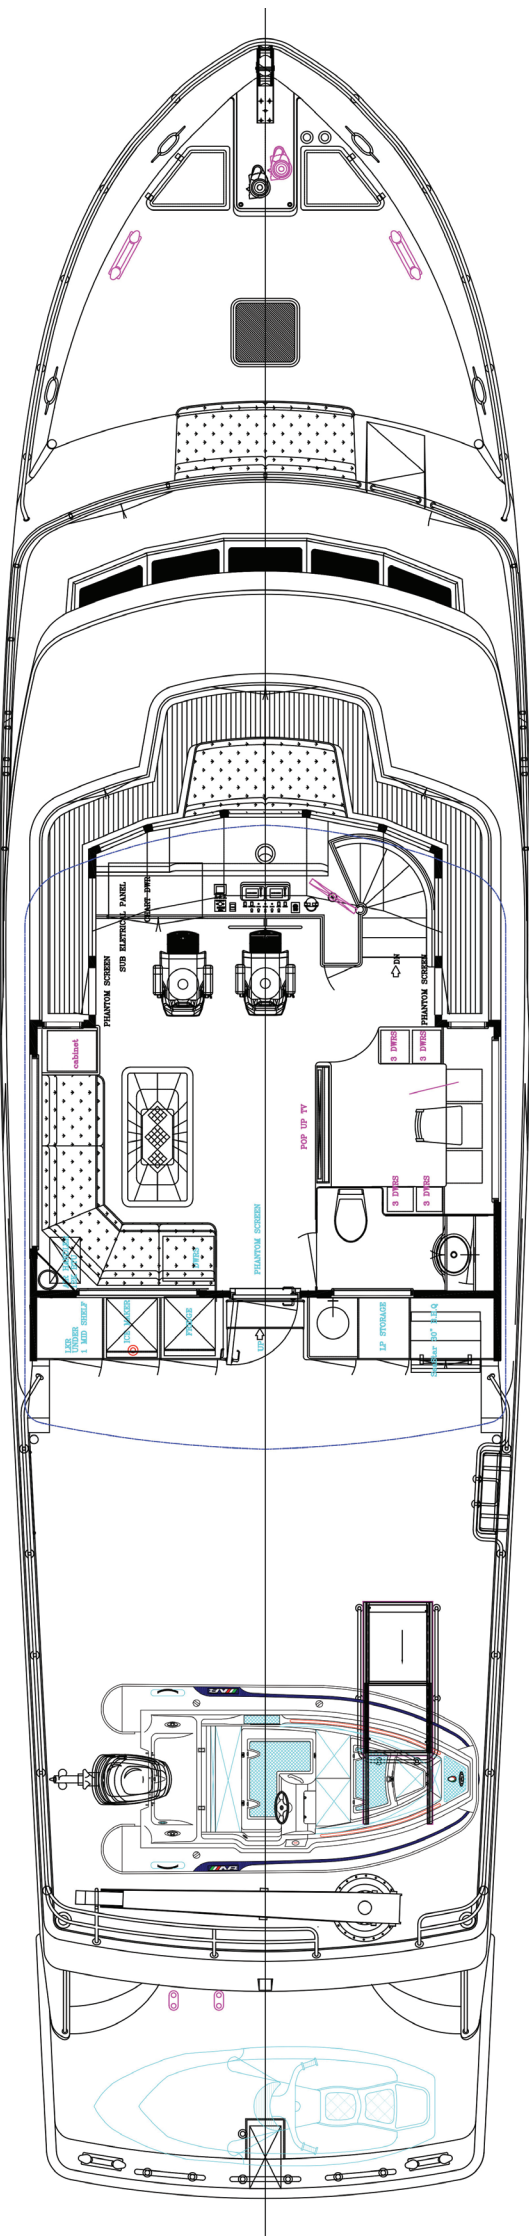

740 DBMY

OUTER REEF
CLASSIC

* SOME OPTIONAL FEATURES AND/OR EQUIPMENT MAY BE SHOWN