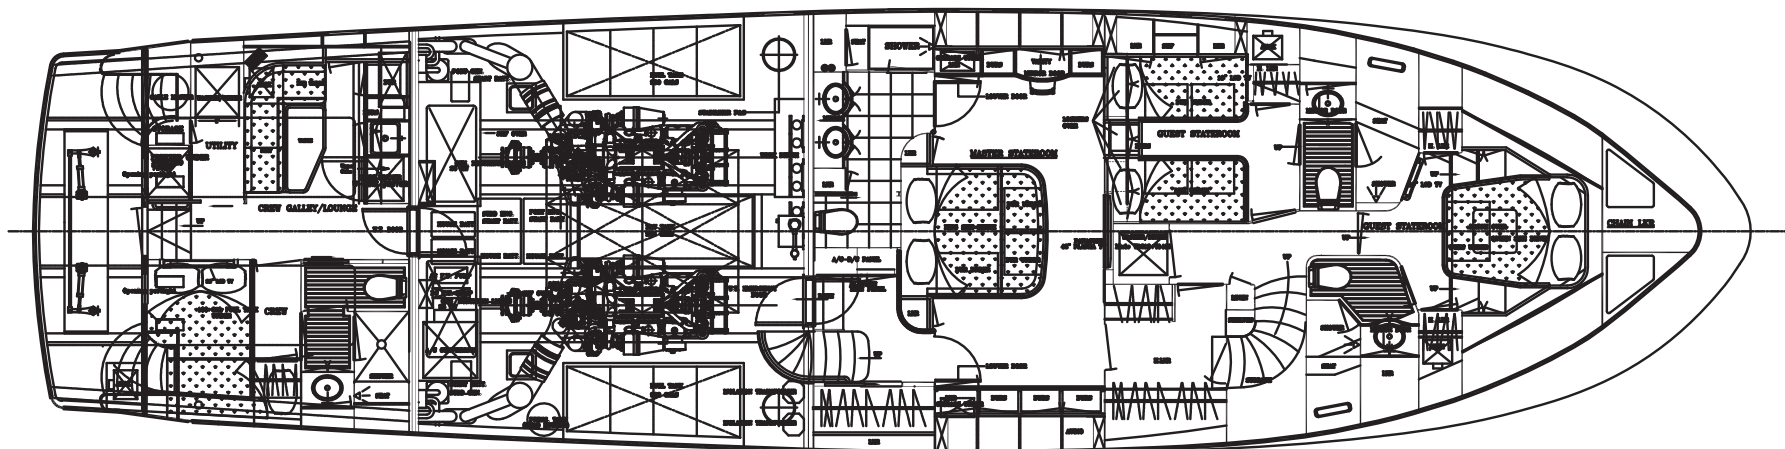

800 MY/24M

OUTER REEF
CLASSIC

* SOME OPTIONAL FEATURES AND/OR EQUIPMENT MAY BE SHOWN

www.outerreefyachts.com

800 MY/24M

OUTER REEF
CLASSIC

* SOME OPTIONAL FEATURES AND/OR EQUIPMENT MAY BE SHOWN

www.outerreefyachts.com

800 MY/24M

OUTER REEF
CLASSIC

* SOME OPTIONAL FEATURES AND/OR EQUIPMENT MAY BE SHOWN

www.outerreefyachts.com