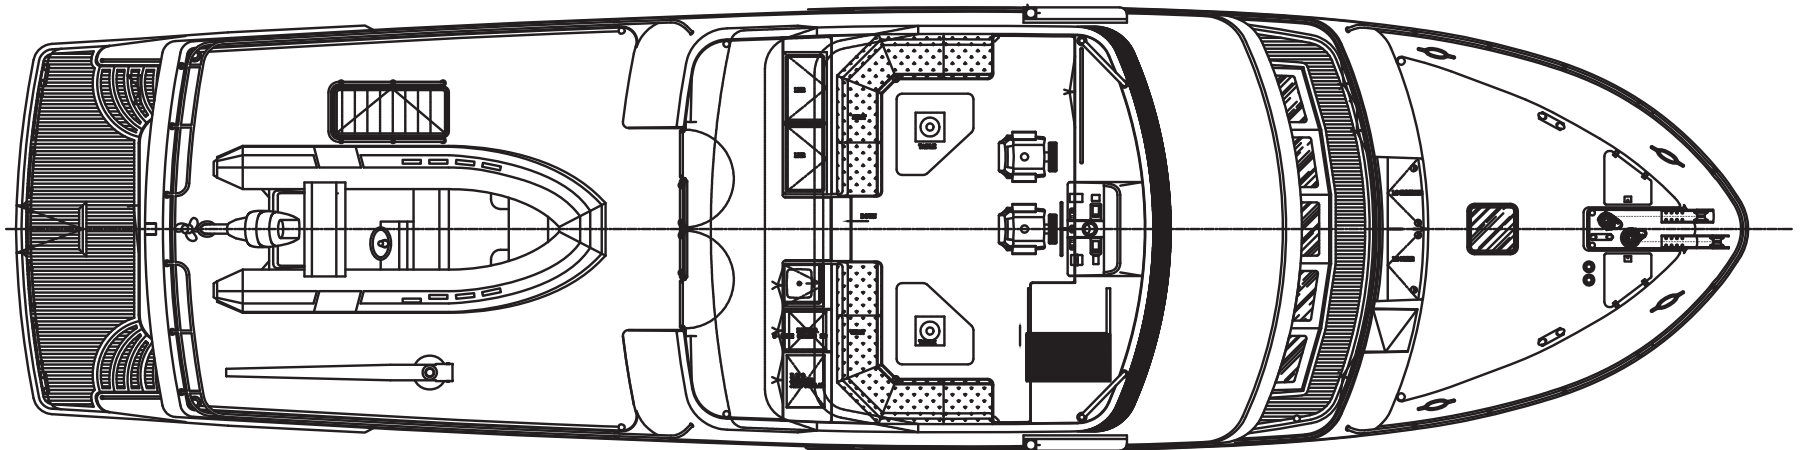

800 MY/24M

OUTER REEF
CLASSIC

* SOME OPTIONAL FEATURES AND/OR EQUIPMENT MAY BE SHOWN

www.outerreefyachts.com

800 MY/24M

OUTER REEF
CLASSIC

* SOME OPTIONAL FEATURES AND/OR EQUIPMENT MAY BE SHOWN

www.outerreefyachts.com

800 MY/24M

OUTER REEF
CLASSIC

* SOME OPTIONAL FEATURES AND/OR EQUIPMENT MAY BE SHOWN

www.outerreefyachts.com