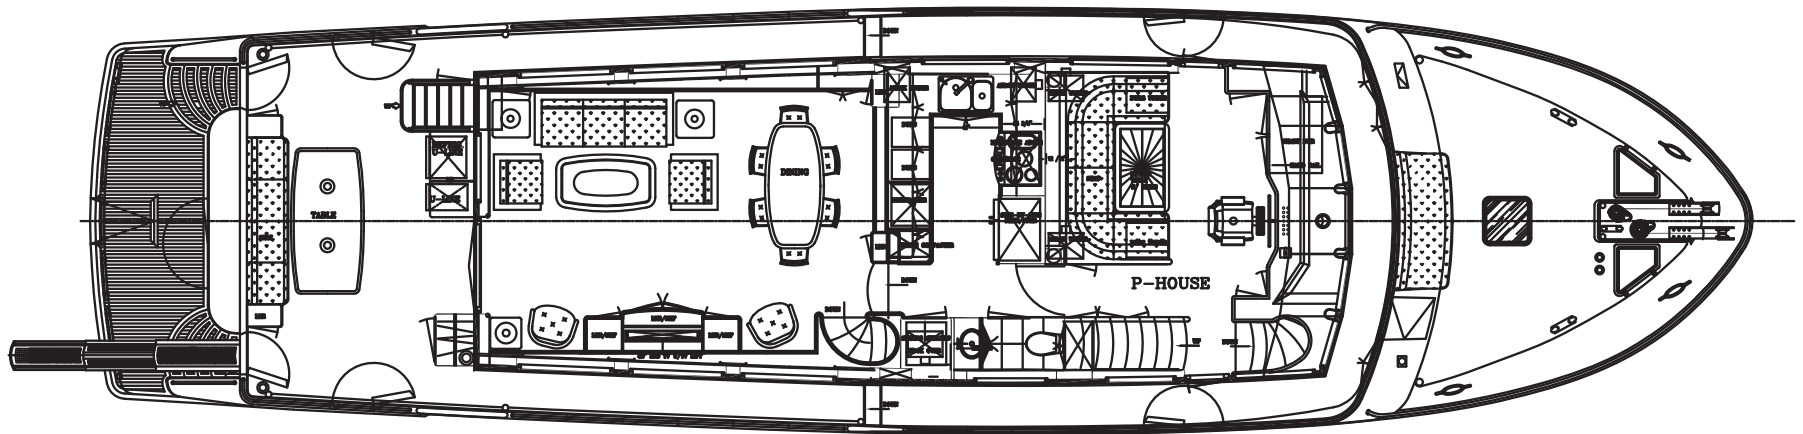

800 MY/24M

OUTER REEF
CLASSIC

* SOME OPTIONAL FEATURES AND/OR EQUIPMENT MAY BE SHOWN

www.outerreefyachts.com

800 MY/24M

OUTER REEF
CLASSIC

* SOME OPTIONAL FEATURES AND/OR EQUIPMENT MAY BE SHOWN

www.outerreefyachts.com

800 MY/24M

OUTER REEF
CLASSIC

* SOME OPTIONAL FEATURES AND/OR EQUIPMENT MAY BE SHOWN

www.outerreefyachts.com