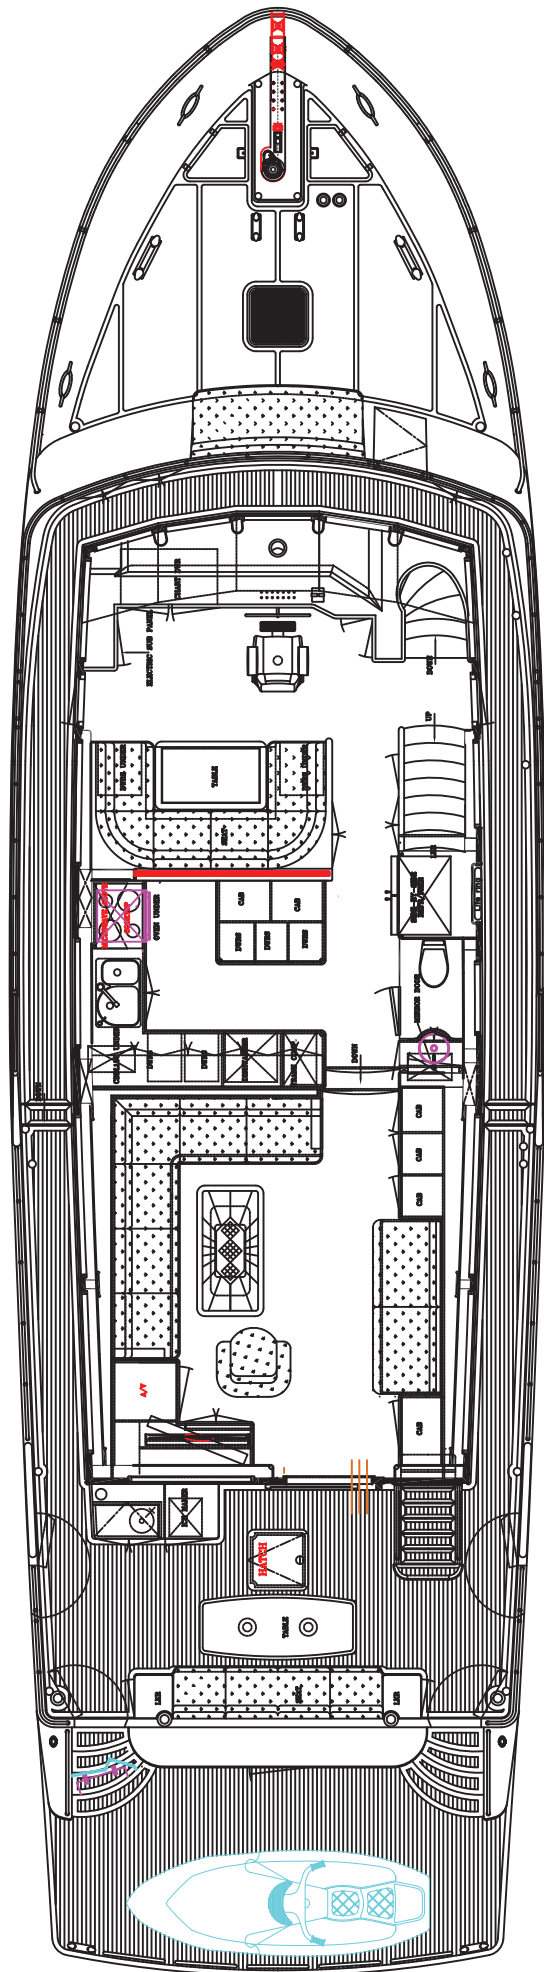

750 MY

OUTER REEF
CLASSIC

* SOME OPTIONAL FEATURES AND/OR EQUIPMENT MAY BE SHOWN

www.outerreefyachts.com