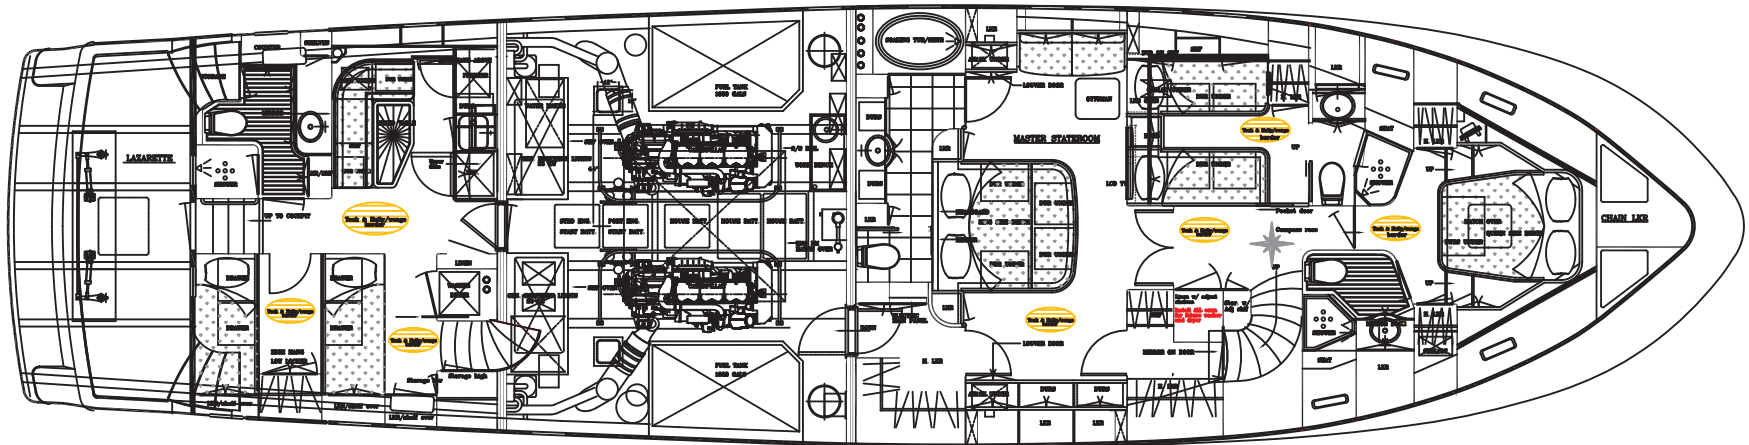

820 CPMY

OUTER REEF
CLASSIC

* SOME OPTIONAL FEATURES AND/OR EQUIPMENT MAY BE SHOWN

www.outerreefyachts.com