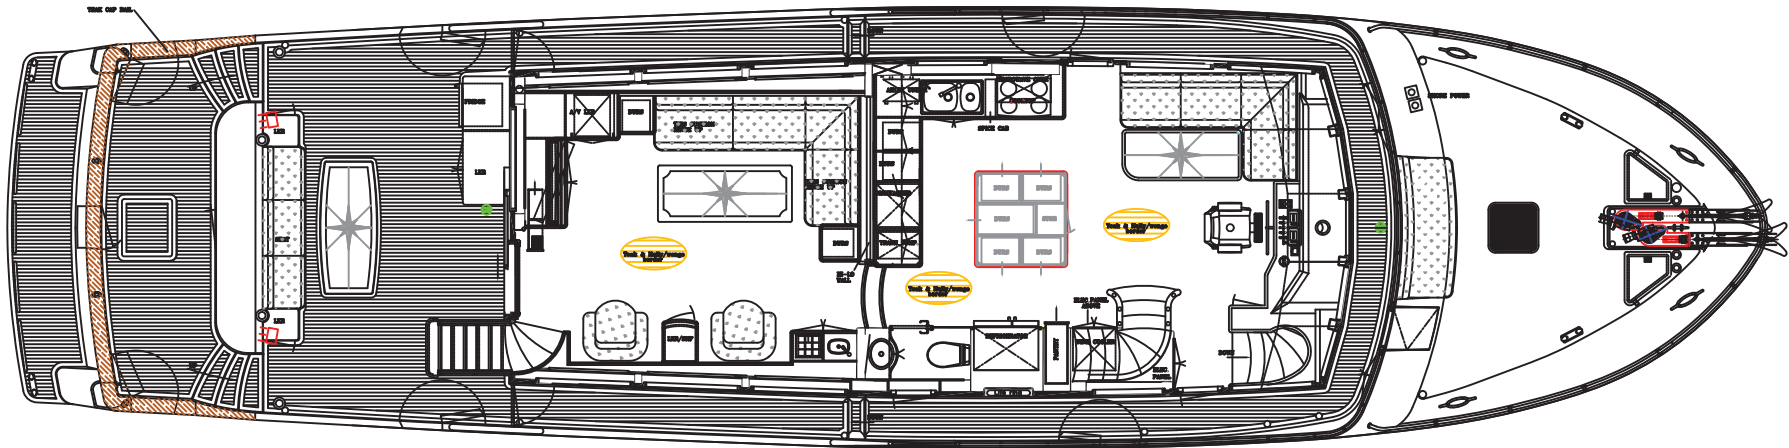

# 820 CPMY

OUTER REEF  
CLASSIC

\* SOME OPTIONAL FEATURES AND/OR EQUIPMENT MAY BE SHOWN